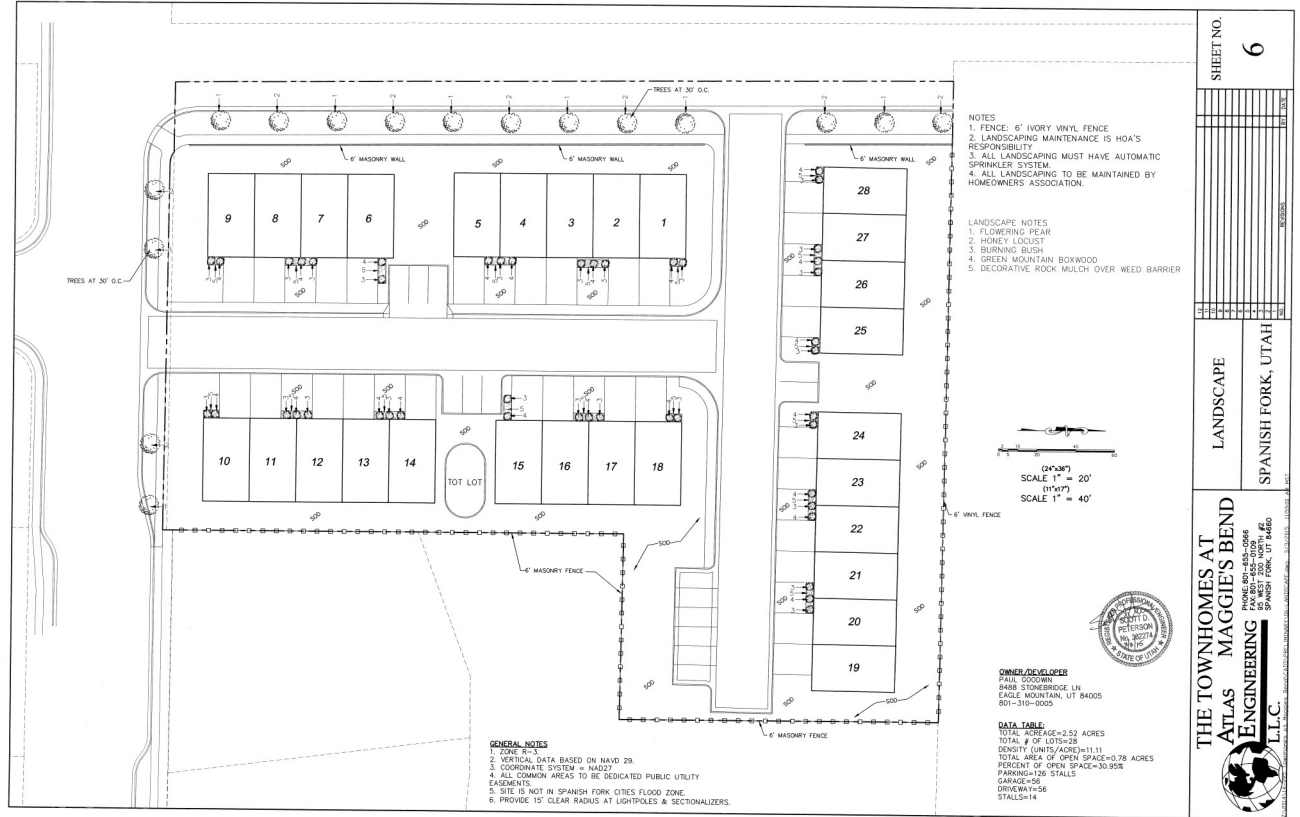

Townhomes at Maggie's Bend

File Name: Townhomes at Maggie's Bend

Applicant: Atlas Engineering

Number of Lots: 28

Address: 850 North 1100 East

Application Date: 11/11/2014

Preliminary Plat Application

2.52 Acres

File #: 14-000904

Permit #: PP14-000018

Application Approved: 05/19/2015