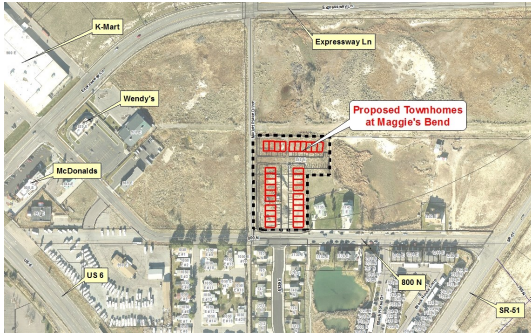

Townhomes at Maggie's Bend

File Name: Townhomes at Maggie's Bend

Applicant: Atlas Engineering

Number of Lots: 28

Address: 850 North 1100 East

Application Date: 11/11/2014

Preliminary Plat Application

2.52 Acres